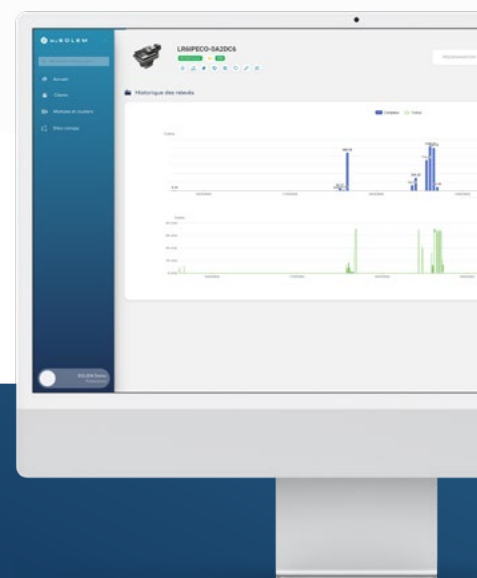

Irrigation professionals can access up-to-date features on our free internet management platform at **MySOLEM.com**.