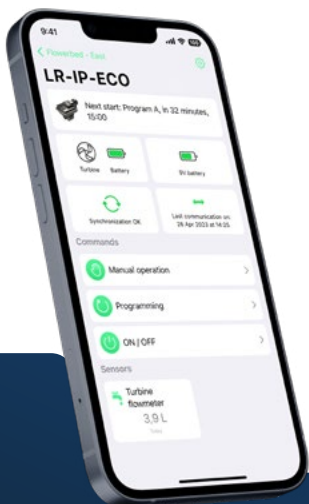

LR-IP-ECO KIT

9V Dual Power Irrigation Controller

Simple & Complete

Easy and fast to install, easy to use via MySOLEM mobile App (iOS / Android) & Platform.

Control your Water Consumption

Follow your water consumption and average flow rate, be alerted in case of under- or over-consumption, under / over flow, and leak risks.

Automatic Water Budget Based On Weather Forecast

Based on weather forecasts and rainfall/drought rules, automatically adjust your watering times with Water Budget.

Mini Turbine Generator

Connect the turbine to your controller to recharge the battery of your module and increase the autonomy of its 9V battery (2 to 3 years): a longer life for your batteries, a more sustainable product!

Designed to work with a SOLEM 3G/4G or Wi-Fi gateway

to remotely program your product & use all available features such as automatic Water Budget and water consumption alerts.

MAKE IT SIMPLE

Program your irrigation easily with MySOLEM app.
Free & optimized for most devices.