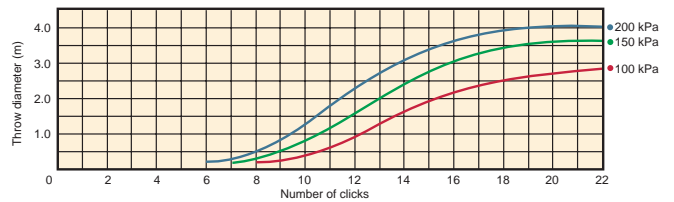

DIAMETER OF THROW