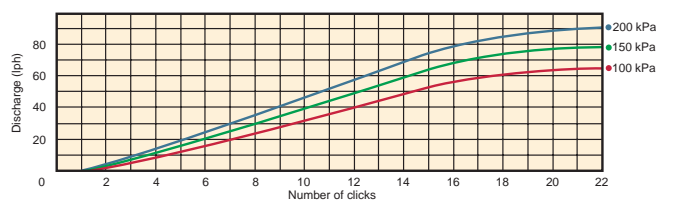

FLOW RATE

SPECTRUM 360™ JET

PACKAGING	BASE TYPE	ORDER CODE	PACK QUANTITY	PACKS PER STND CARTON	WEIGHT PER CARTON (kg)
BULK PACK	BARB 4 mm	32045	50	100	11.8
	THREAD 4 mm	32015	50	100	13.8
	THREAD 1/2" FNPT	32025	25	65	9.1
	SPIKE	32095	25	40	6.5

SPECIFICATIONS

DIMENSIONS ASSEMBLED		BARB	THREAD	THREAD 1/2"	SPIKE
HEIGHT		26 mm	26 mm	37 mm	137 mm
WIDTH		20 mm	20 mm	26 mm	42 mm
DEPTH		16 mm	16 mm	26 mm	16 mm
WEIGHT (approx)		1.7g	2.1g	4.9g	5.5g
UV STABILIZED MATERIAL	BASE CAP DEFLECTOR	polypropylene polypropylene acetal	acetal polypropylene acetal	polypropylene polypropylene acetal	polypropylene polypropylene acetal
BASE/CONNECTION TYPE: Inlet		BARB 4 mm	10-32 UNF THREAD 4 mm	THREAD 1/2" FNPT	BARB 4 mm